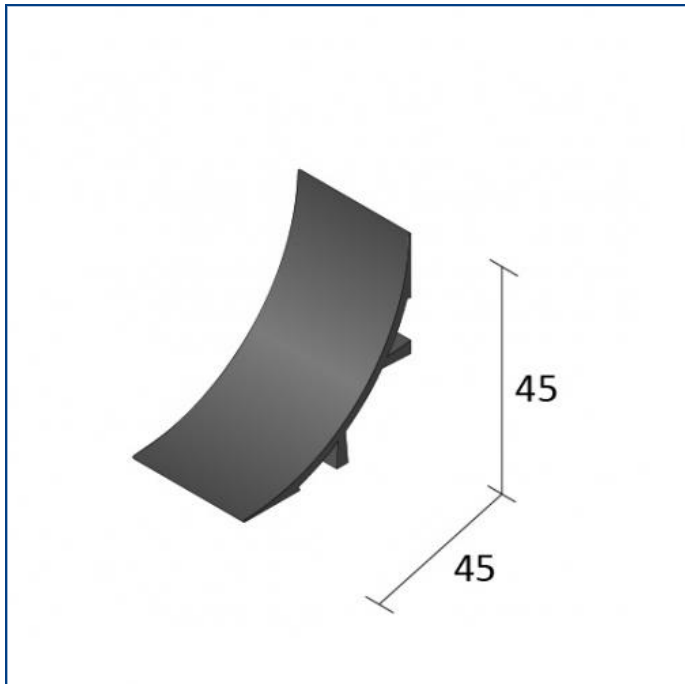

QCF45

QCF45 45MM COVE FORMER

These colours are for guidance only, always [request a sample](#) for an exact colour match. [Read more about Light Reflectance Values (LRVs) here.](#)

SPECIFICATIONS

ID	4761
Material	PVC
Height (mm)	45
Width (mm)	45
Fitting Method	Contact Adhesive
Environment	Internal
Use with	Resilient Floorcoverings
Warranty	10 Year (On application)
Building Reg Compliant	Yes
Equality Act Compliant	Yes
Standard length	2m